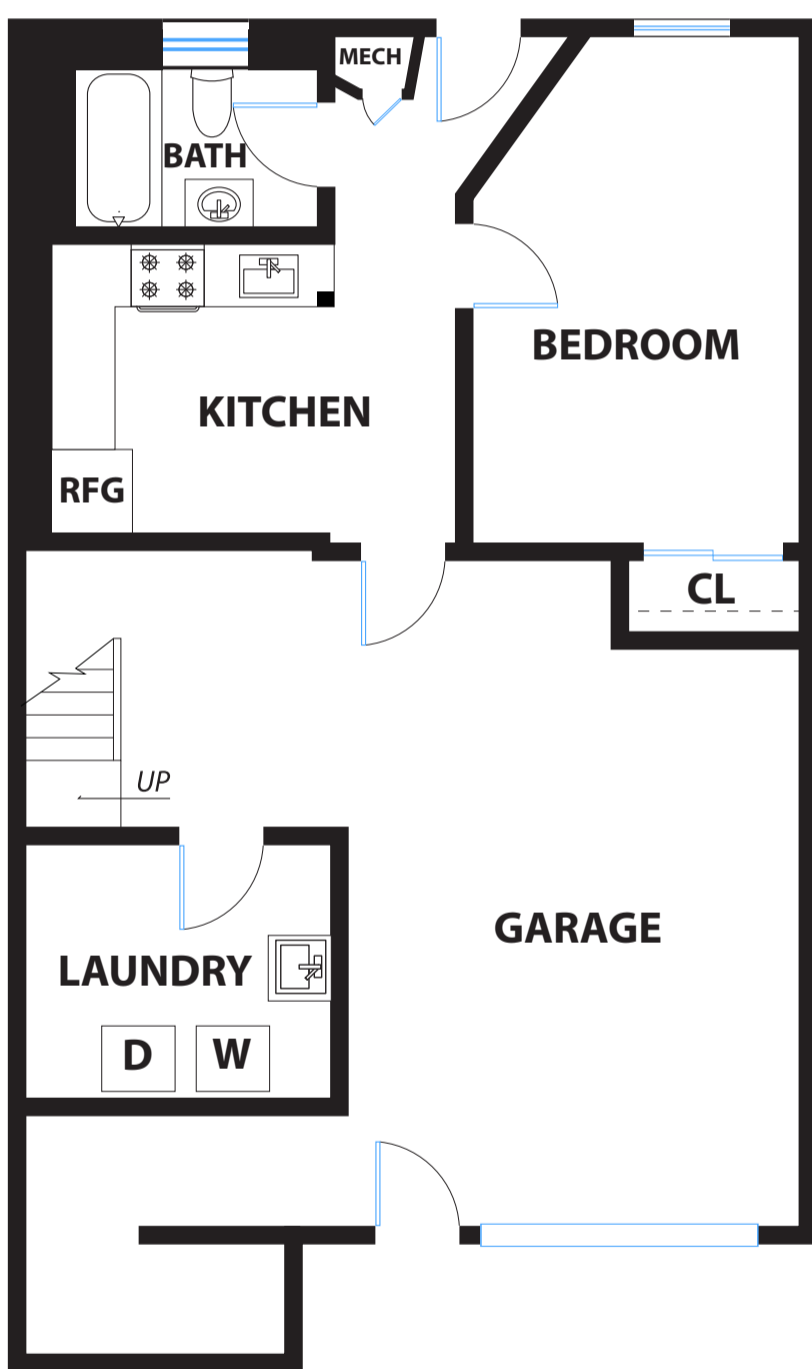

COMPASS

627 PARIS STREET

SAN FRANCISCO

PROPERTY SQ FT INFORMATION

MEASUREMENTS CALCULATED TO THE EXTERIOR WALLS

LIVING SPACE: 1394 SQ FT

* LOWER FLOOR: 428 SQ FT

* MAIN FLOOR: 966 SQ FT

NON-LIVING SPACE: 557 SQ FT

* GARAGE: 463 SQ FT

* LAUNDRY: 94 SQ FT

COMBINED: 1951 SQ FT

LOWER FLOOR

MAIN FLOOR

PRESENTED BY : DEBBIE HERZFELD

DRE #: 00843649

DISCLAIMER: RENDERING BY OPEN HOMES PHOTOGRAPHY. ALL MEASUREMENTS ARE APPROXIMATE AND MAY NOT BE EXACT. DO NOT RELY ON THE ACCURACY OF THIS FLOOR PLAN WHEN DETERMINING THE PRICE OF A PROPERTY OR MAKING DECISIONS REGARDING BUYING OR SELLING OF PROPERTIES WITHOUT INDEPENDENT VERIFICATION.