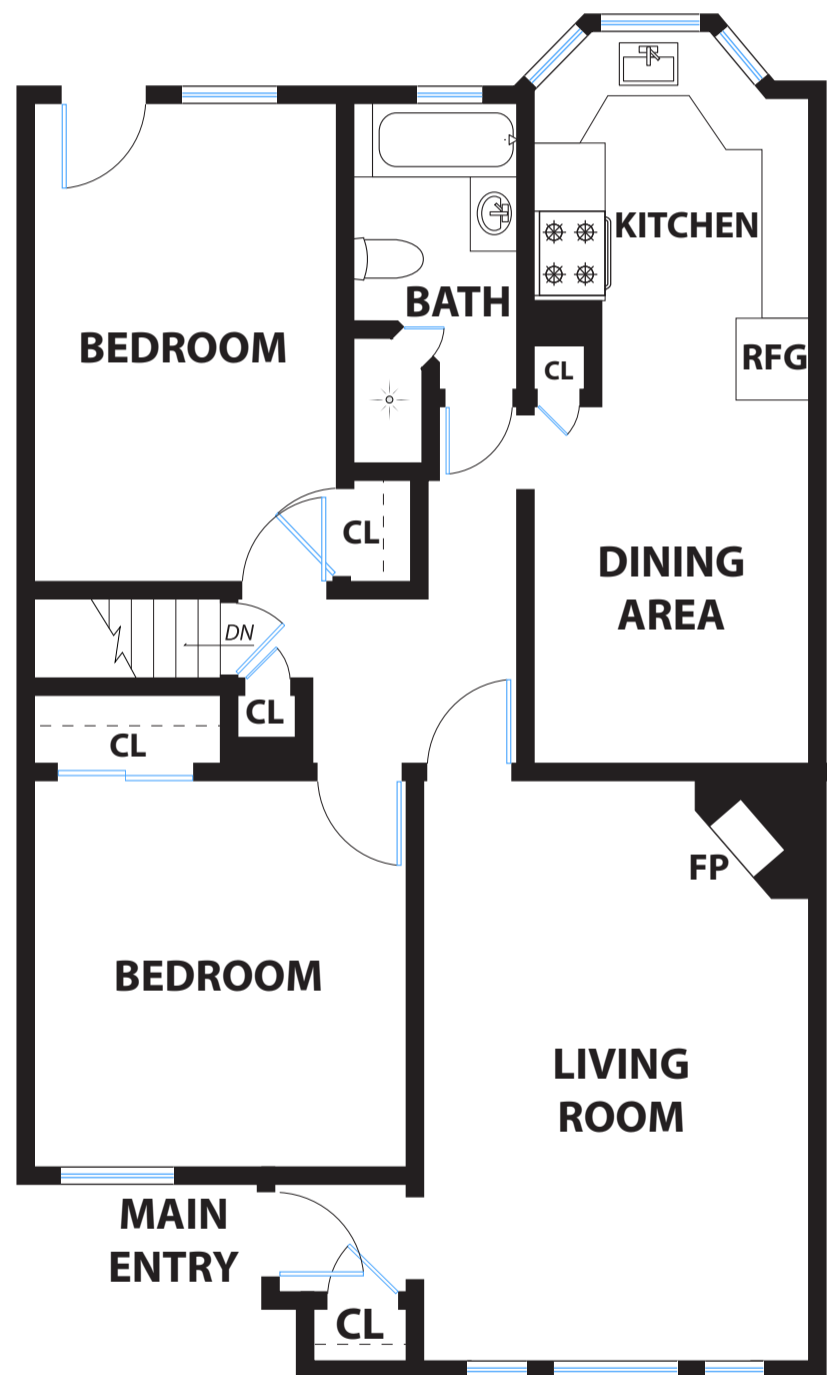

COMPASS

627 PARIS STREET

SAN FRANCISCO

PROPERTY SQ FT INFORMATION

MEASUREMENTS CALCULATED TO THE EXTERIOR WALLS

LIVING SPACE: 1394 SQ FT

* LOWER FLOOR: 428 SQ FT

* MAIN FLOOR: 966 SQ FT

NON-LIVING SPACE: 557 SQ FT

* GARAGE: 463 SQ FT

* LAUNDRY: 94 SQ FT

COMBINED: 1951 SQ FT

LOWER FLOOR

MAIN FLOOR

PRESENTED BY : DEBBIE HERZFELD

DRE #: 00843649

DISCLAIMER: RENDERING BY OPEN HOMES PHOTOGRAPHY. ALL MEASUREMENTS ARE APPROXIMATE AND MAY NOT BE EXACT. DO NOT RELY ON THE ACCURACY OF THIS FLOOR PLAN WHEN DETERMINING THE PRICE OF A PROPERTY OR MAKING DECISIONS REGARDING BUYING OR SELLING OF PROPERTIES WITHOUT INDEPENDENT VERIFICATION.